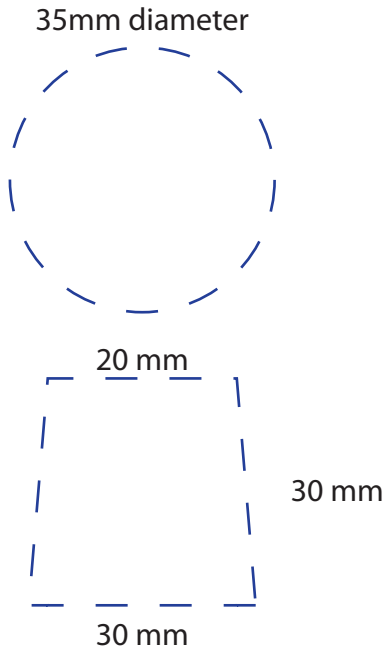

BURT PRINT TEMPLATE

FRONT

DOTTED LINES INDICATE MAX PRINT AREA

BACK

DOTTED LINES INDICATE MAX PRINT AREA